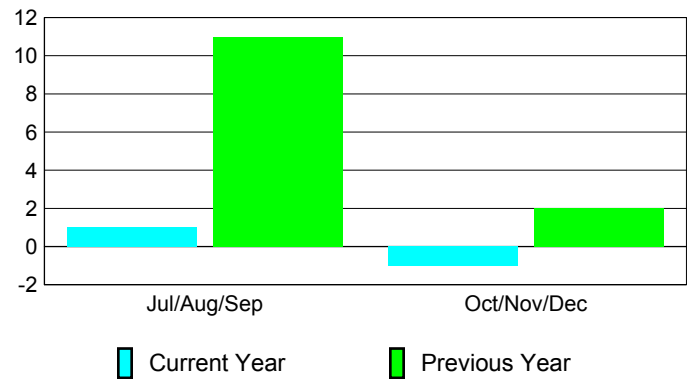

Comparison of Membership Gain/Loss

Current Year Compared to the Previous Year