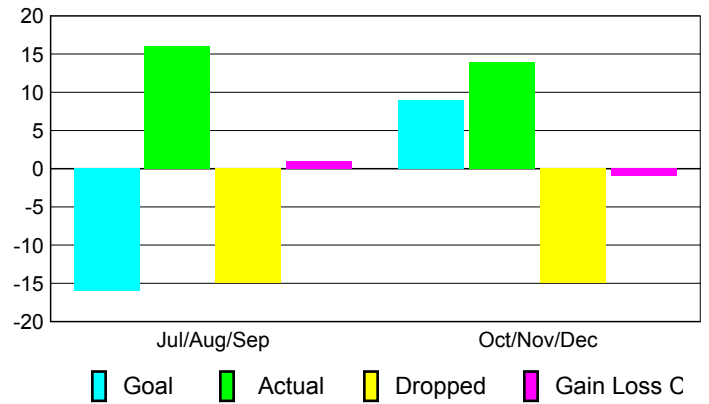

Membership Results 2010-2011

Goal, New, Dropped, Gain/Loss